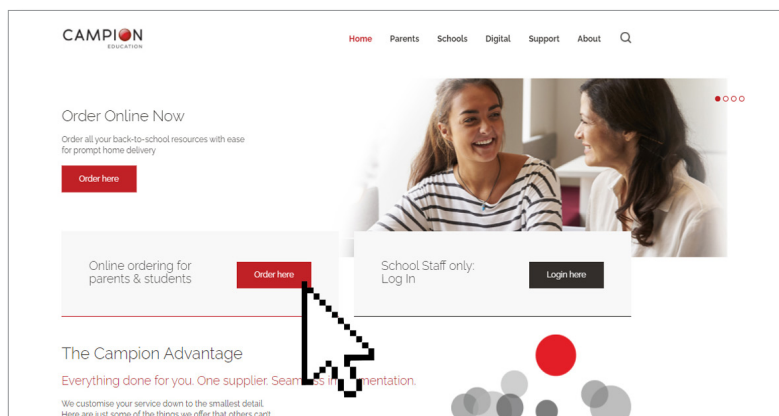

HOW TO ORDER YOUR RESOURCES ONLINE

You can order all of your resource list requirements online in 7 simple steps.

1. Go to campion.com.au and click the red 'Order Here' button or click on this [link](#).